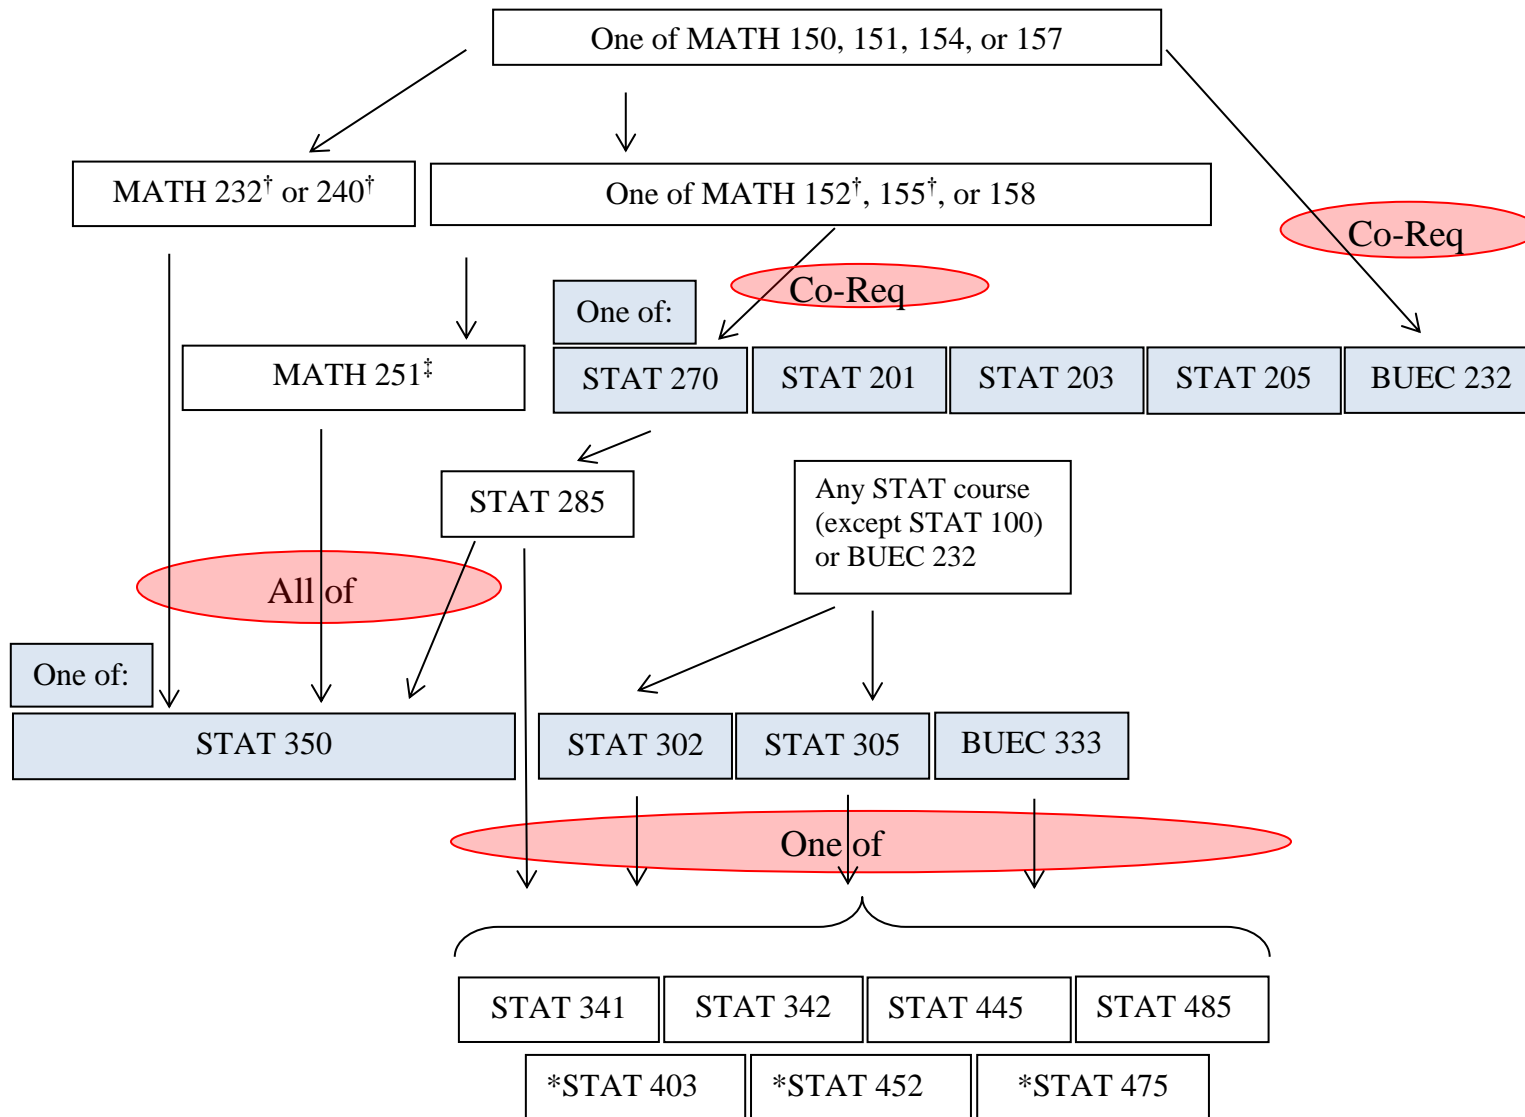

Prerequisite Flow Chart for Primary Courses in Statistics Programs

Statistics Major

† Requires a grade of B in MATH 154 or 157 if used as prerequisite.
 ‡ Requires a grade of B in MATH 155 or 158 if used as prerequisite.
 *All of STAT 285, MATH 208, MATH 251 combined may be used as a prerequisite.
 ** STAT 302 or 305 or BUEC 333 can also be used as a prerequisite
 Honours Program requires extra MATH courses

For program requirements please see [SFU Calendar](#)

Prerequisite Flow Chart for Primary Courses in Statistics Programs Statistics Minor

† Requires a grade of B in MATH 154 or 157 if used as pre-requisite.

‡ Requires a grade of B in MATH 155 or 158 if used as pre-requisite.

*STAT 285 can't be used as a pre-requisite, STAT 350 can.

For program requirements please see [SFU Calendar](#)