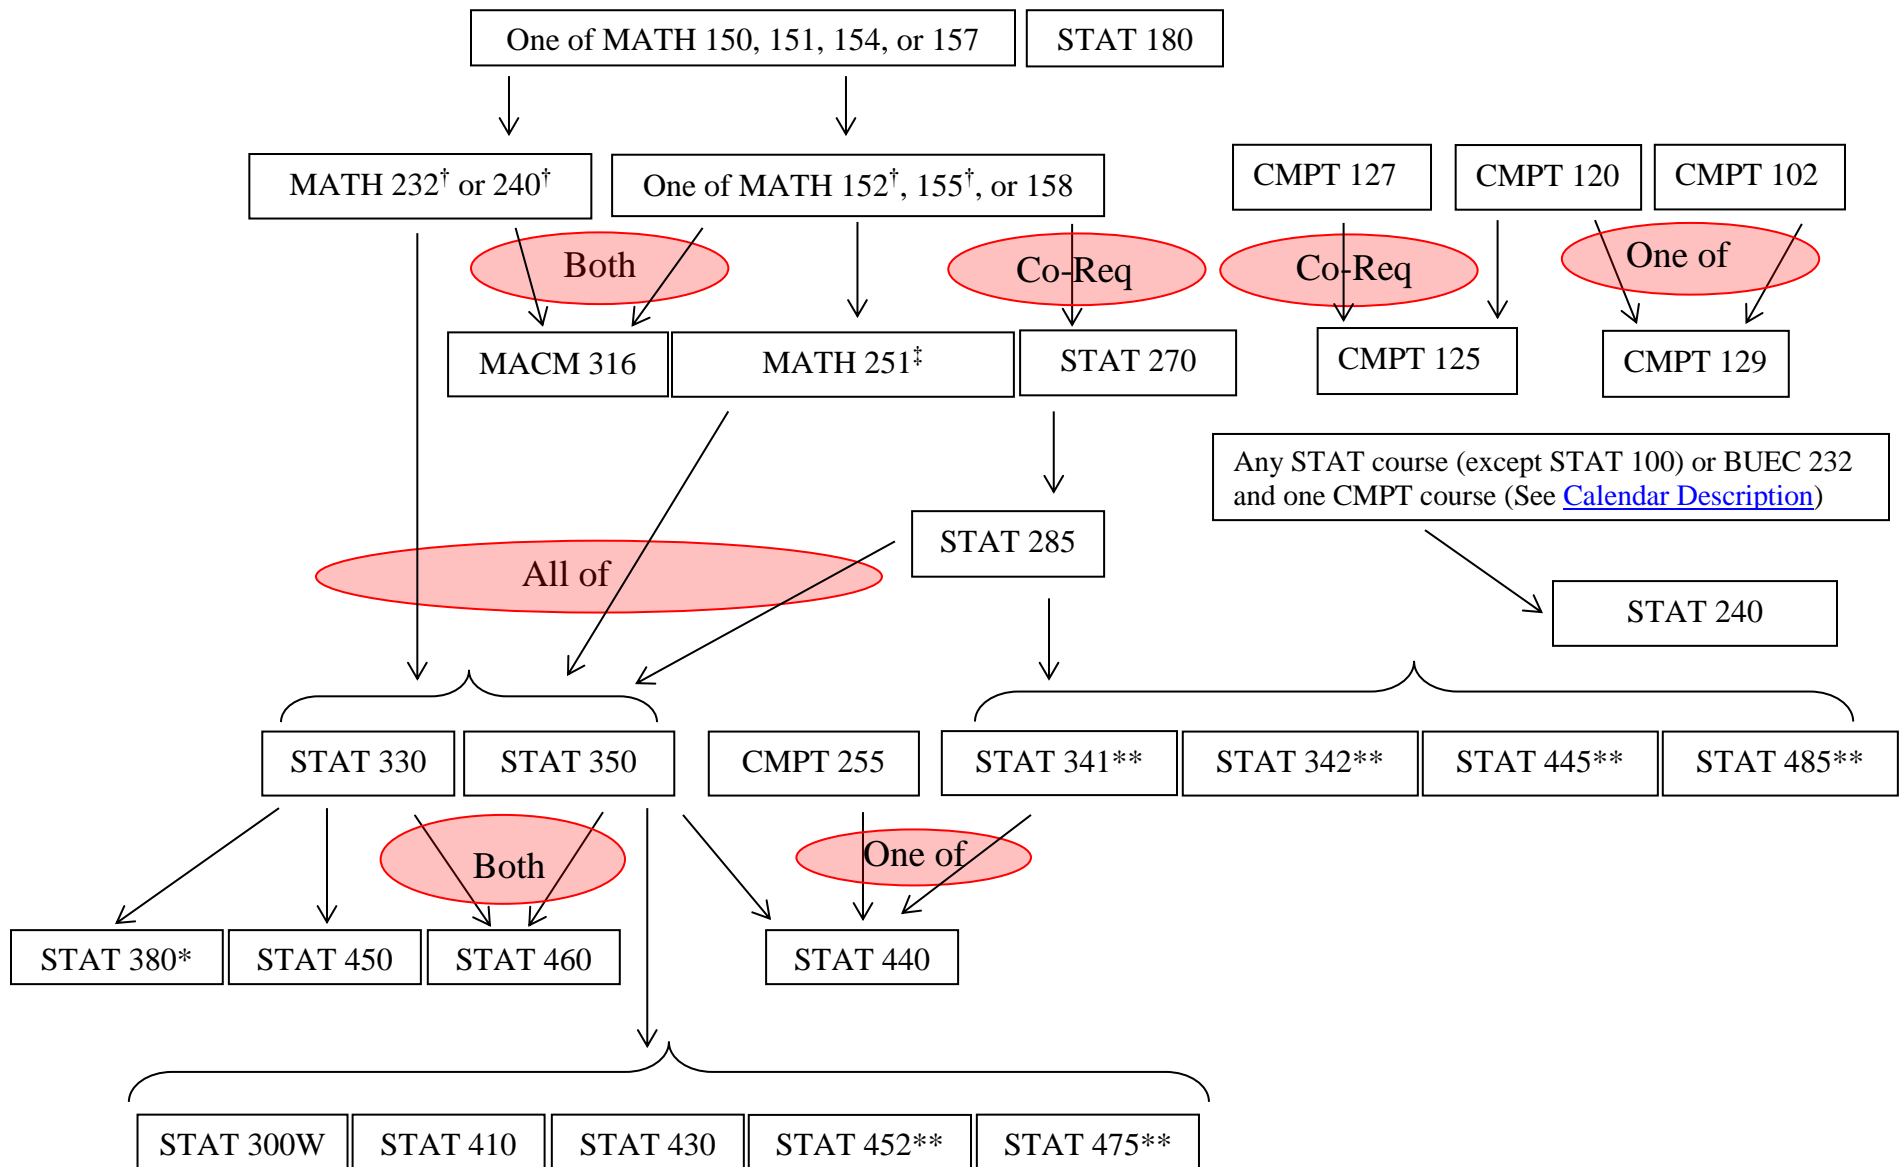

Prerequisite Flow Chart for Primary Courses in Statistics Programs

Statistics Major

† Requires a grade of B in MATH 154 or 157 if used as prerequisite.
 ‡ Requires a grade of B in MATH 155 or 158 if used as prerequisite.
 *All of STAT 285, MATH 208, MATH 251 combined may be used as a prerequisite.
 ** STAT 302 or 305 or BUEC 333 can also be used as a prerequisite
 Honours Program requires extra MATH courses

For program requirements please see [SFU Calendar](#)

Prerequisite Flow Chart for Primary Courses in Statistics Programs Statistics Minor

† Requires a grade of B in MATH 154 or 157 if used as pre-requisite.

‡ Requires a grade of B in MATH 155 or 158 if used as pre-requisite.

*STAT 285 can't be used as a pre-requisite, STAT 350 can.

For program requirements please see [SFU Calendar](#)